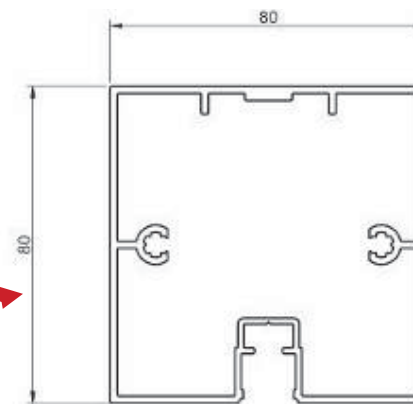

CABANA PRODUCT GUIDE

www.shelteroutdoor.com

TOP VIEW

CLOSED ROOF

HALF OPEN ROOF

MANUAL OPENING/CLOSING

NO BOLTS OR SCREWS VISIBLE

FIXATION: L-Profile in the inside of the pole

HEIGHT: 7.5'

ROBUST ALUMINIUM PROFILES

TECHNICAL SPECIFICATIONS

Freestanding module with 4 poles

Profiles:

- 100% extruded aluminum
- RAL 9016 - White
- Powder coated with texture

Roof:

- White PVC fabric
- Waterproof

Product Dimensions:

- 11.5' x 11.5'
- 10' x 11.5'
- Height: 7.5'