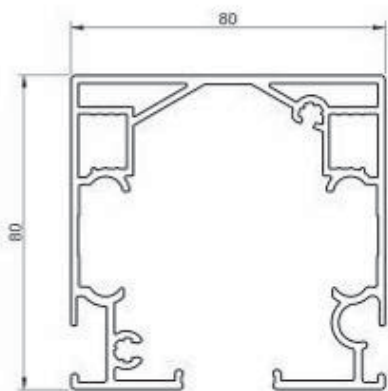

CABANA PRODUCT GUIDE

www.shelteroutdoor.com

TOP VIEW

CLOSED ROOF

HALF OPEN ROOF

MANUAL OPENING/CLOSING

NO BOLTS OR SCREWS VISIBLE

FIXATION: L-Profile in the inside of the pole

HEIGHT: 7.5'

ROBUST ALUMINIUM PROFILES

TECHNICAL SPECIFICATIONS

Freestanding module with 4 poles

Profiles:

- 100% extruded aluminum
- RAL 9016 - White
- Powder coated with texture

Roof:

- White PVC fabric
- Waterproof

Product Dimensions:

- 11.5' x 11.5'
- 10' x 11.5'
- Height: 7.5'