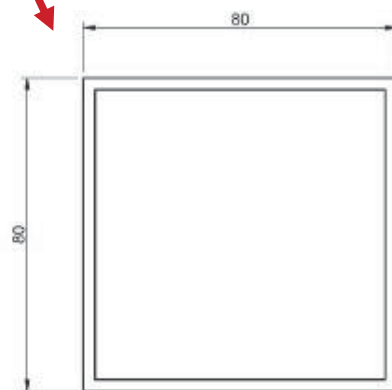

CABANA PRODUCT GUIDE

www.shelteroutdoor.com

TOP VIEW

CLOSED ROOF

HALF OPEN ROOF

MANUAL OPENING/CLOSING

NO BOLTS OR SCREWS VISIBLE

FIXATION: L-Profile in the inside of the pole

HEIGHT: 7.5'

ROBUST ALUMINIUM PROFILES

TECHNICAL SPECIFICATIONS

Freestanding module with 4 poles

Profiles:

- 100% extruded aluminum
- RAL 9016 - White
- Powder coated with texture

Roof:

- White PVC fabric
- Waterproof

Product Dimensions:

- 11.5' x 11.5'
- 10' x 11.5'
- Height: 7.5'