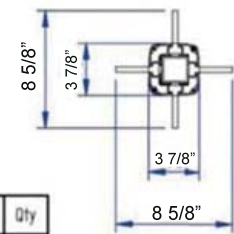

# POSITION OF GROUNDANCHOR !

Nr	Doc Nr	Rev	Title	Art.nr	Qty
1	PS213	00	Groundanchor	55 00 042	1
2	PS040	00	Cover groundanchor	04 00 193	1
3	P4213	00	draadstang M10	06 00 292	2
4	standard		DIN 7982 4.2 x 32	06 00 138	2
5	PS214	00	inox tube 50x50x2	04 00 245	1
6	standard		DIN 912 M6 x 8	06 00 222	2
7	standard		Top 50 x 50	05 00 215	1
8	PS215	00	Pole Extension P6	55 00 041	1