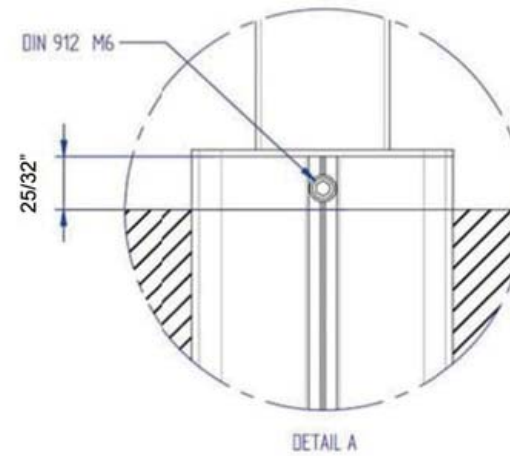

# POSITION OF GROUNDANCHOR !

Nr	Doc Nr	Rev	Title	Art.nr	Qty
1	PS213	00	Groundanchor	55 00 042	1
2	PS040	00	Cover groundanchor	04 00 193	1
3	P4213	00	draadstang M10	06 00 292	2
4	standard		DIN 7982 4.2 x 32	06 00 138	2
5	PS214	00	inox tube 50x50x2	04 00 245	1
6	standard		DIN 912 M6 x 8	06 00 222	2
7	standard		Top 50 x 50	05 00 215	1
8	PS215	00	Pole Extension P6	55 00 041	1