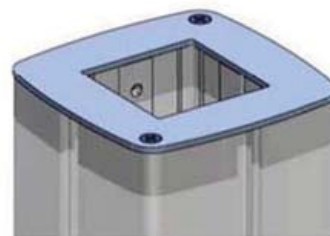

# POSITION OF GROUNDANCHOR !

Nr	Doc Nr	Rev	Title	Art.nr	Qty
1	PS213	00	Groundanchor	55 00 042	1
2	PS040	00	Cover groundanchor	04 00 193	1
3	P4213	00	draadstang M10	06 00 292	2
4	standard		DIN 7982 4.2 x 32	06 00 138	2
5	PS214	00	inox tube 50x50x2	04 00 245	1
6	standard		DIN 912 M6 x 8	06 00 222	2
7	standard		Top 50 x 50	05 00 215	1
8	PS215	00	Pole Extension P6	55 00 041	1