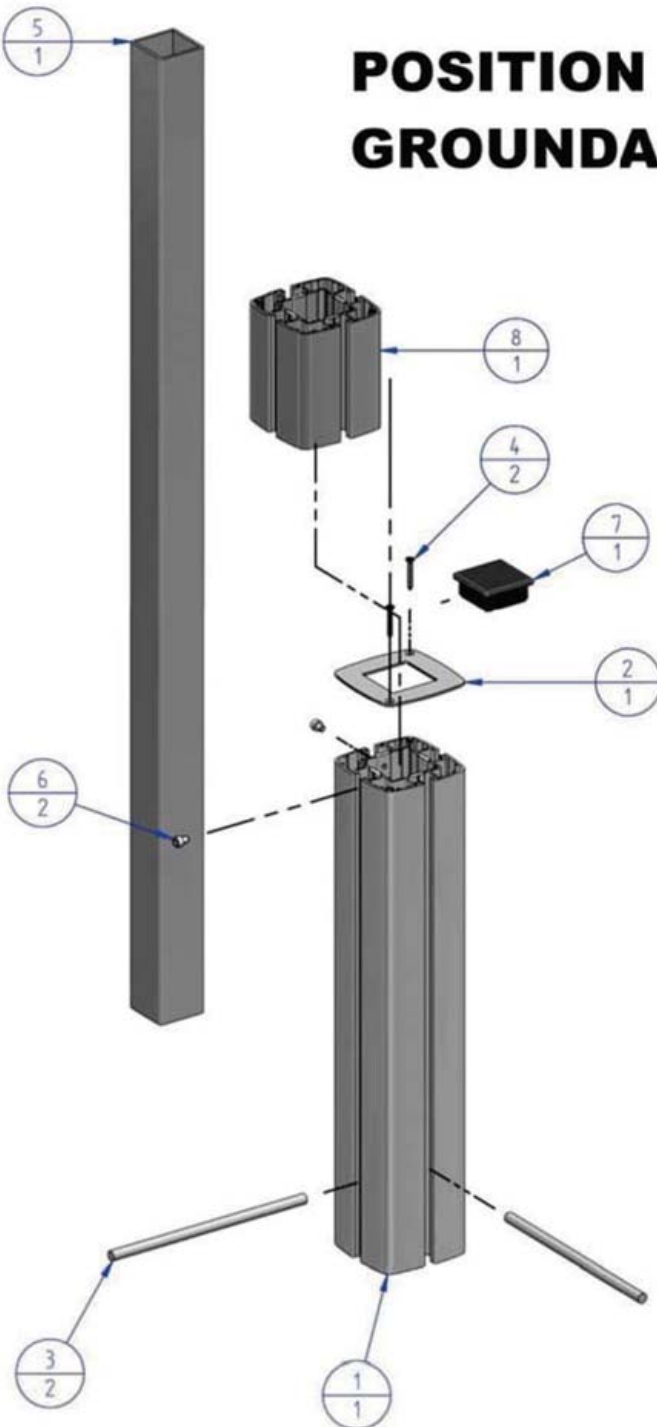

# POSITION OF GROUNDANCHOR !

Nr	Doc Nr	Rev	Title	Art.nr	Qty
1	PS213	00	Groundanchor	55 00 042	1
2	PS040	00	Cover groundanchor	04 00 193	1
3	P4213	00	draadstang M10	06 00 292	2
4	standard		DIN 7982 4.2 x 32	06 00 138	2
5	PS214	00	inox tube 50x50x2	04 00 245	1
6	standard		DIN 912 M6 x 8	06 00 222	2
7	standard		Top 50 x 50	05 00 215	1
8	PS215	00	Pole Extension P6	55 00 041	1