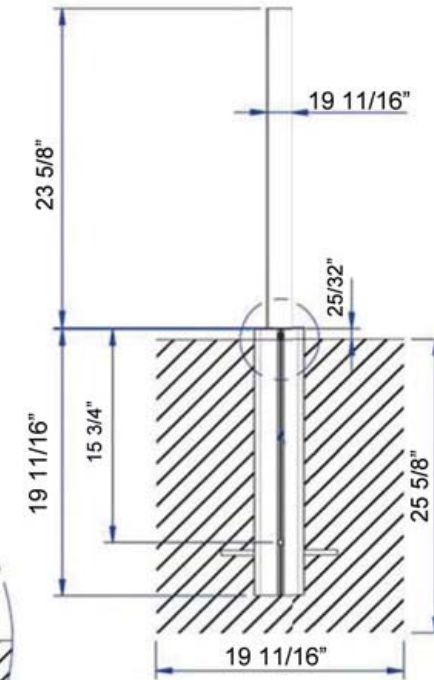

# POSITION OF GROUNDANCHOR !

Nr	Doc Nr	Rev	Title	Art.nr	Qty
1	PS213	00	Groundanchor	55 00 042	1
2	PS040	00	Cover groundanchor	04 00 193	1
3	P4213	00	draadstang M10	06 00 292	2
4	standard		DIN 7982 4.2 x 32	06 00 138	2
5	PS214	00	inox tube 50x50x2	04 00 245	1
6	standard		DIN 912 M6 x 8	06 00 222	2
7	standard		Top 50 x 50	05 00 215	1
8	PS215	00	Pole Extension P6	55 00 041	1