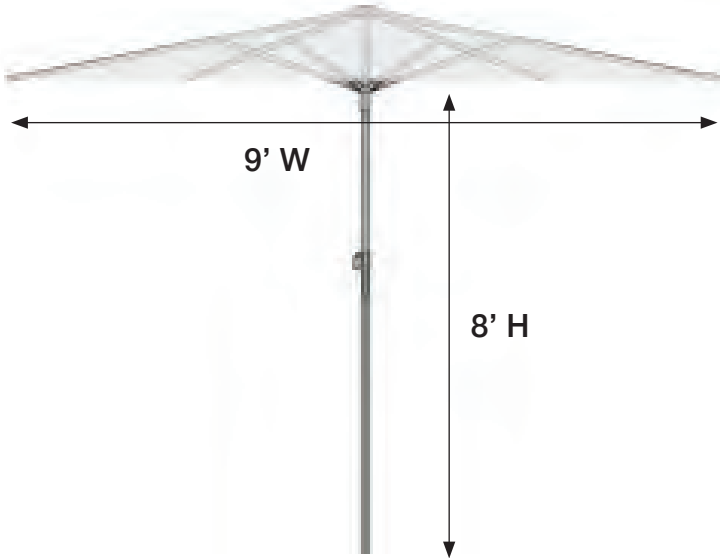

Saule P50

P50 Umbrella Colors

Bitter Orange

Black Widow

Buttercup

Carbon Grey

Denim Blue

Leaf Green

Natural White

Platinum Grey

Terra Cotta

Taupe

Traffic Red

White Sand

100% Olefin, Fade Resistant, Water-repellent & Stain Resistant, Mold Resistant, Easy Care, Protects from UV, and has a 5 Year Color Retention Warranty

P50 Mounting Hardware

Square Steel Floor Plate

Sand-Filled Aluminum Base Plate

P50 Round Umbrella

Dimensions 9'W | 8'H
 Floorplate Option 20" Square
 Aluminum Base Option 20" Round

Arm and Frame have a stylish finishing in anodized aluminum