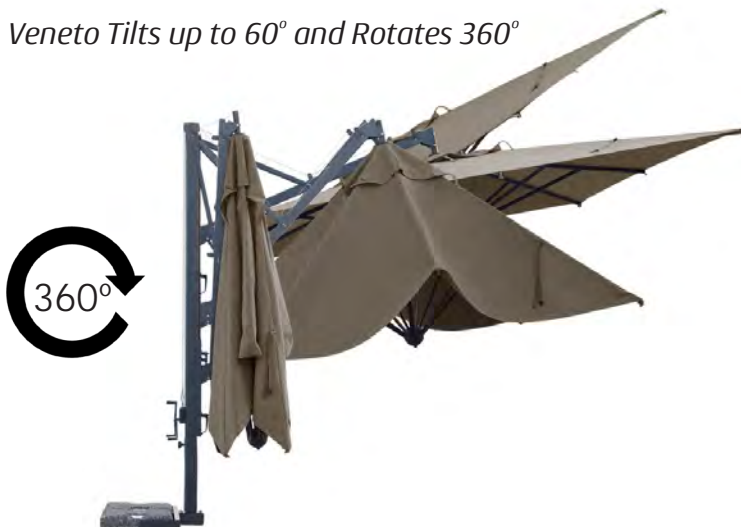

### Acrylic

Black

Bordeaux

Grey Taupe

White

Natural

Terra Cotta

Veneto Tilts up to 60° and Rotates 360°

# Réve Umbrella

The dreamy, circular shaped umbrella has a unique flat canopy that when fully deployed provides greater wind resistance than a standard umbrella canopy. The open and close design is extremely simple and easy to use. Opens in a "reverse" method pushing up from the bottom to deploy. Includes ribs with "Easy Change" system for simple and quick part replacement, should undue damage occur to your umbrella. The frame is aluminum color.