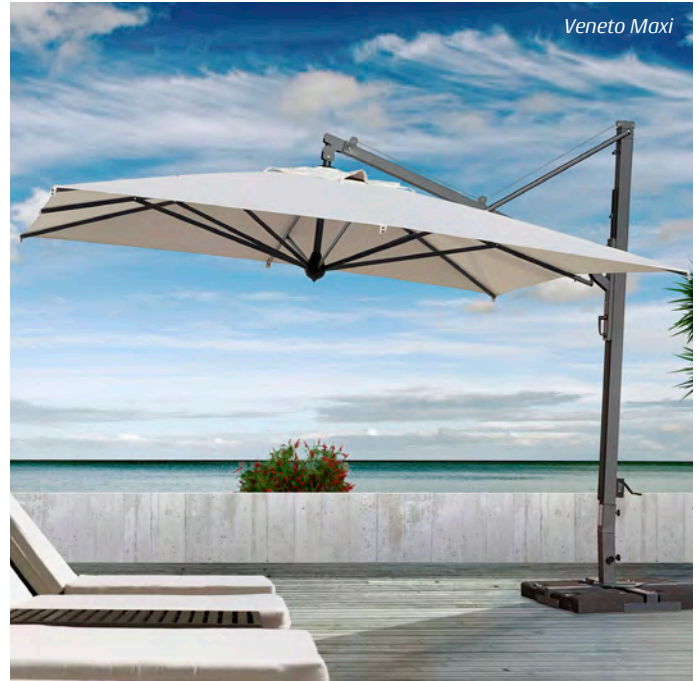

## Veneto & Veneto Maxi Umbrellas

The Veneto umbrellas are sleek, sophisticated and so easy to use. The unique cantilevered umbrella with retractable closing system makes a strong visual statement while providing maximum shade in outdoor areas. Venetos are extremely versatile and can be positioned at a variety of angles and may be turned a full 360°.

Frames are available in black, white, or aluminum color. Veneto is the ideal umbrella system for outdoor seating areas.

# Voilá Umbrella

Voilá redefines the concept of how umbrellas should look. Its unusual shape is inspired by the sea and birds of flight. Voilá is the perfect fusion of wind resistance, functionality, and design. The easy-to-open umbrella will make a unique enhancement to any outdoor environment. Optional sizes and bases are available. Frame is aluminum color.

# Réve Umbrella

The dreamy, circular shaped umbrella has a unique flat canopy that when fully deployed provides greater wind resistance than a standard umbrella canopy. The open and close design is extremely simple and easy to use. Opens in a "reverse" method pushing up from the bottom to deploy. Includes ribs with "Easy Change" system for simple and quick part replacement, should undue damage occur to your umbrella. The frame is aluminum color.