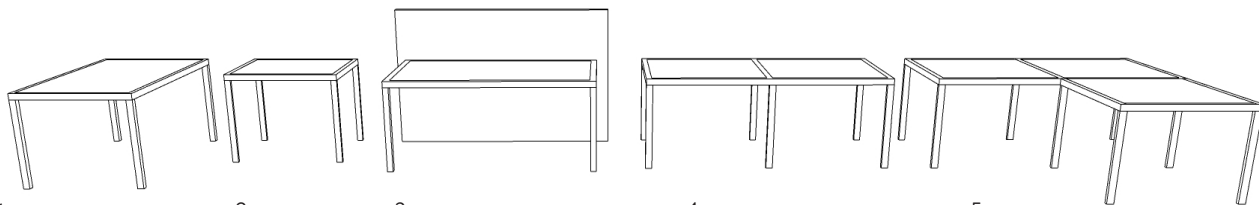

Multiple Configuration Options

Multiple Configuration Options (roof only and wall mount options also available)

Single Roof 4 Post Max Dimension: 19'-8" W X 16'-4" L X 8'-3"H

1. Stand Alone Rectangle | 2. Stand Alone Square | 3. Wall Mount | 4. Coupled on Width or Length | 5. L - Configuration