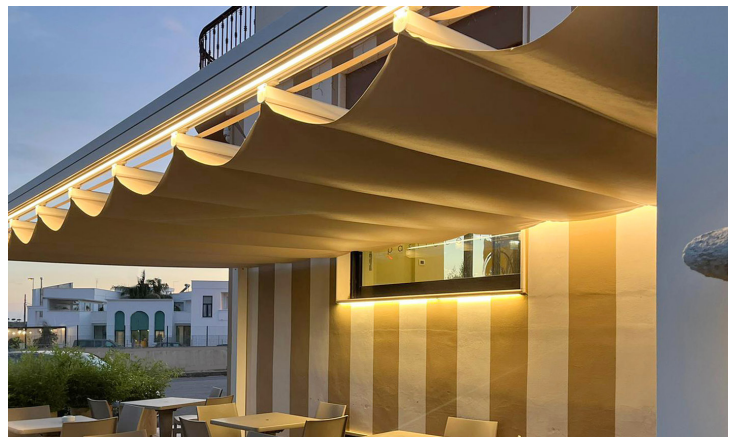

CABANA

The Standard Unit Cabana

Cabana is inclusive of a freestanding structure prefabricated to the specified dimensions, including a manual roman shade roof, and bolt-down type footings concealed inside the vertical post.

LED Lighting

LED strip lighting can be integrated into the purlins of the roof structure. Controlled by a remote and available in white 13w/3.3 feet, and RGB 10W/3.3 feet.

Screens

Integrated screens are available in two options.

Canopy Color Options

The manually operated roman roof shade is locked in to place with magnet sockets. This roof shade is made of PVC sheets that allow for east maintance. These sheets are available in 4 types of materials.