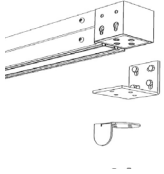

Matt Blackout 602

White

Grey

Champagne

Dove Grey

Mounting Options

External Mount

Visible from the outside of the post, this mount provides direct anchorage to an existing slab.

Wall Mount

This wall mount provides a L- Shape bracket to replace where the upright post would support the structure.

Internal Mount

Concealed inside the post, this mount provides direct anchorage to an existing slab.