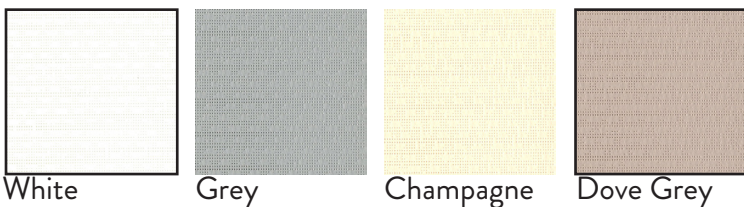

LED Lighting

LED strip lighting can be integrated into the purlins of the roof structure. Controlled by a remote and available in white 13w/3.3 feet, and RGB 10W/3.3 feet.

Screens

Integrated screens are available in two options.

- Motorized Zip Screens
- Manual VOK Screens
- Soltis 96 Waterproof Fabric
- 502 Satin Waterproof Fabric
- Clear cristalplus

Soltis 96

502 Satin

Standard Color Options

Powder Coated Aluminum has a strong UV Resistance, does not contain solvents or VOCs, and resists against scratches, corrosion, and chipping. Available in 4 standard colors Dark Brown, Dove Grey, Special Grey, and White

Dark Brown

Dove Grey

Special Grey

White

Custom Color Options

Custom RAL Powder Coats are available for both the frame so that you can match existing architecture or personal taste. From matching a sage green, pale blue, or specific gray color there are over 500 color options to choose from.

Canopy Color Options

The manually operated roman roof shade is locked in to place with magnet sockets. This roof shade is made of PVC sheets that allow for east maintance. These sheets are available in 4 types of materials.