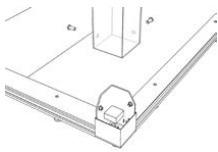

Sandy Foot Mount

Concealed inside the post, this mount provides a lengthy footing in to a sandy surface.

Horizon Flooring Accessory

Horizon flooring replaces the direct anchorage to an existing slab or surface with a weighted ballast option.

Multiple Configuration Options

Multiple Configuration Options (roof only and wall mount options also available)

Single Roof 4 Post Max Dimension: 19'-8" W X 16'-4" L X 8'-3"H