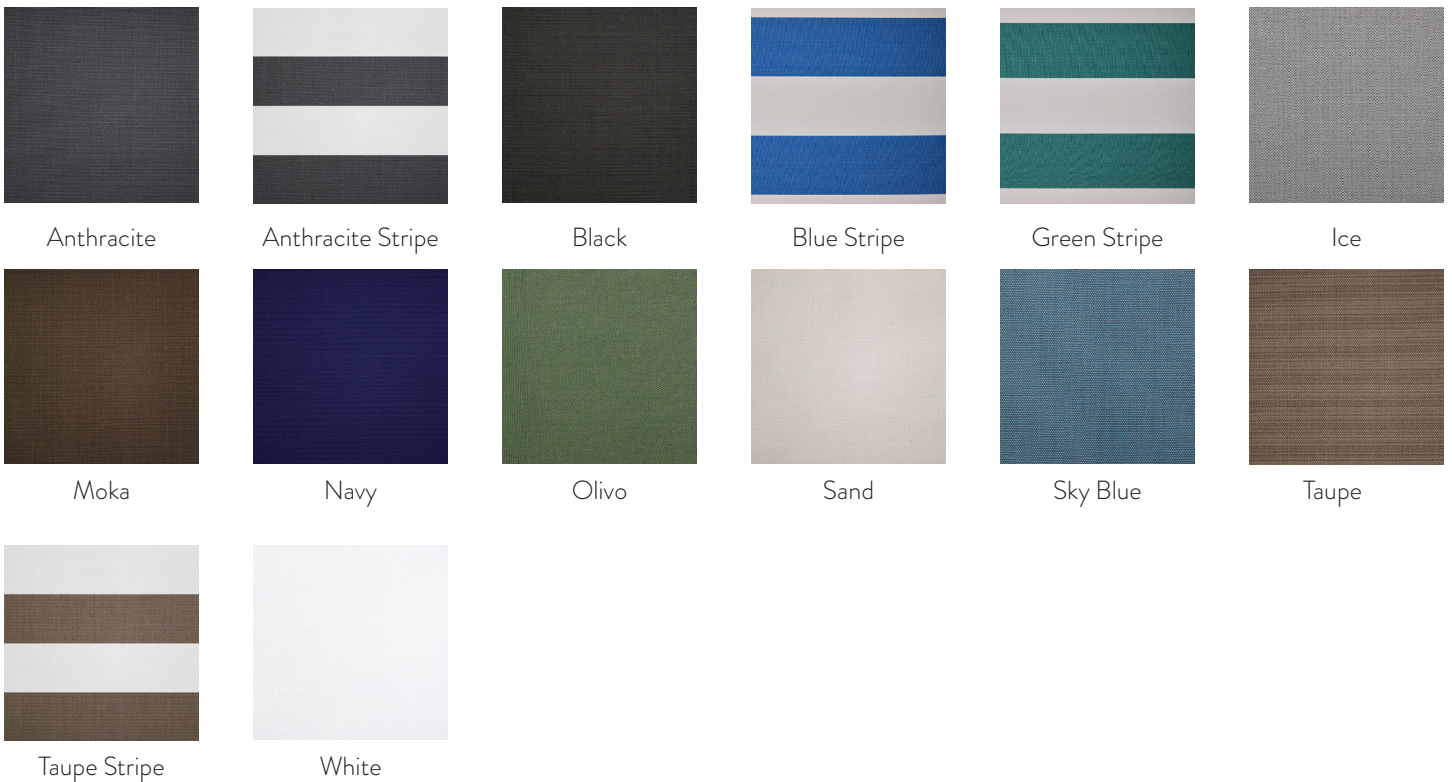

Bond Base

Cement Base w/polypropylene casing + 2 wheels
Color Options: Anthracite | Taupe | White

Flat Iron Base

A flat base most similar to a floorplate with no direct anchorage required
Color Options: Anthracite | Taupe | White

Frame finish options

Lacquered Aluminum with Olefin Fabric

Anthracite

Taupe

White

Aolous Canopy Colors

Fabrics are fade-resistant, waterproof and resist mildew and stains. 100% Recyclable UPF 50+ filters 100% of UV rays.

Anthracite

Anthracite Stripe

Black

Blue Stripe

Green Stripe

Ice

Moka

Navy