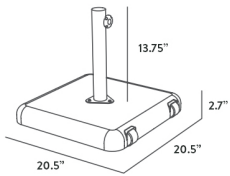

Base Options