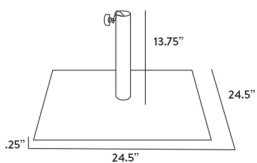

Bond Base

Cement Base w/polypropylene casing + 2 wheels
Color Options: Anthracite | Taupe | White

Flat Iron Base

A flat base most similar to a floorplate with no direct anchorage required
Color Options: Anthracite | Taupe | White