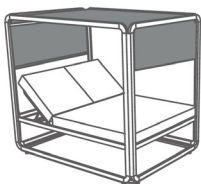

Features

Daybed Tilt