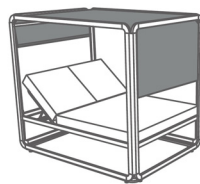

Features

Daybed Tilt