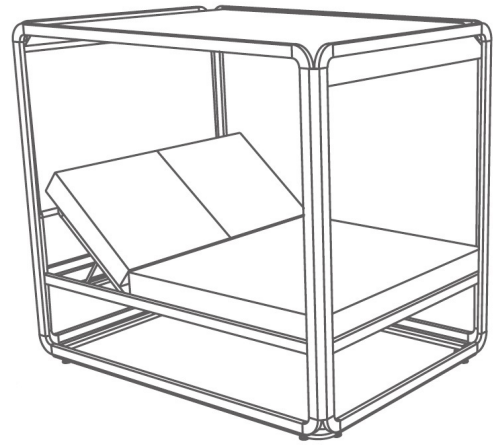

## The Standard Unit Ibiza

Ibiza is inclusive of a freestanding structure including a tilting awning shade roof, marine-grade day bed with 4 reclining positions, and available in two frame colors. The lacquered aluminum structure features polyamide with fiberglass connecting pieces and Dralon Fabrics to give the daybed and awning shade water-repellent marine-grade properties.

6'-2"W X 6'-9"L X 6'-4" H