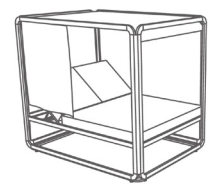

Add-On Fabric
Curtains in White or
Taupe