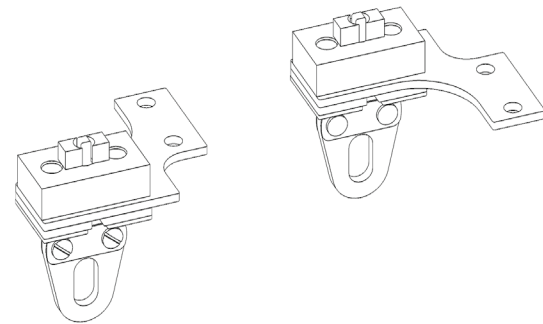

CABANA UP

The Standard Unit Cabana UP

Cabana Up is a retractable roof cover for outdoor shade structures, inclusive of a retractable canopy for existing structures. With a manual sliding open and close system, this pergola can transform your existing structure into a versatile outdoor space. Install the Cabana Up series to your existing wood, or aluminum beams to add a roof to an existing structure. Multiple modules can be used to cover longer dimensions.

Canopy Color Options

The manually operated Roman roof shade is locked into place with magnet sockets. This roof shade is made of PVC sheets that allow for easy maintenance.

Soltis Proof W96 protects against sun and weather while preserving the level of natural light with translucent and waterproof material. Also available in a non-waterproof version as Soltis 96.

Matte Blackout 602

White

Grey

Champagne

Dove Grey

Accessories

Add Purlin locks to either opening side to lock the roof into a closed or open position.

Mounting Option

Single Roof Max Dimension: 16'-4" W X 19'-8" L

Rails Mount

The rails are attached to a pre-existing structure from the underside.