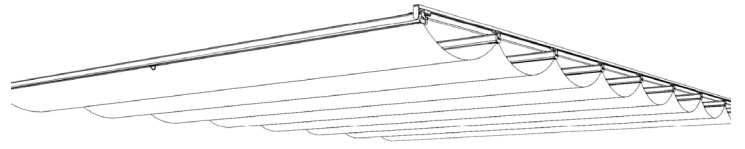

CABANA UP

The Standard Unit Cabana UP

Cabana Up is a retractable roof cover for outdoor shade structures, inclusive of a retractable canopy for existing structures. With a manual sliding open and close system, this pergola can transform your existing structure into a versatile outdoor space. Install the Cabana Up series to your existing wood, or aluminum beams to add a roof to an existing structure. Multiple modules can be used to cover longer dimensions.

Roof Attributes

The Roman roof style shade is comprised of multiple sheets instead of one continuous piece of material. This allows for easy maintenance and replacement.

Standard Color Options

Powder Coated Aluminum has a strong UV Resistance, does not contain solvents or VOCs, and resists against scratches, corrosion, and chipping. Available in 4 standard colors Dark Brown, Dove Grey, Special Grey, and White

Canopy Color Options

The manually operated Roman roof shade is locked into place with magnet sockets. This roof shade is made of PVC sheets that allow for easy maintenance.

Soltis Proof W96 protects against sun and weather while preserving the level of natural light with translucent and waterproof material. Also available in a non-waterproof version as Soltis 96.

Single Roof Max Dimension: 16'-4" W X 19'-8" L

Rails Mount

The rails are attached to a pre-existing structure from the underside.