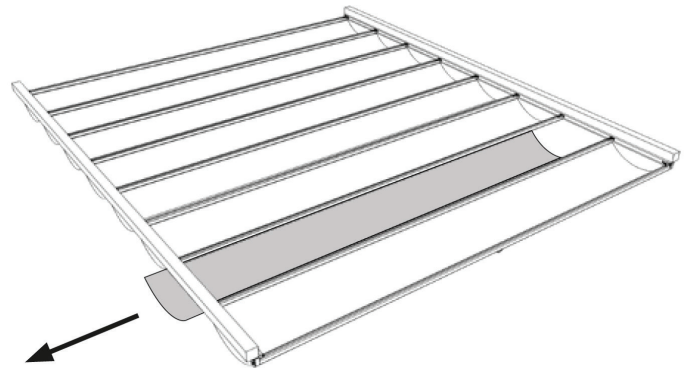

CABANA UP

The Standard Unit Cabana UP

Cabana Up is a retractable roof cover for outdoor shade structures, inclusive of a retractable canopy for existing structures. With a manual sliding open and close system, this pergola can transform your existing structure into a versatile outdoor space. Install the Cabana Up series to your existing wood, or aluminum beams to add a roof to an existing structure. Multiple modules can be used to cover longer dimensions.

Roof Attributes

The Roman roof style shade is comprised of multiple sheets instead of one continuous piece of material. This allows for easy maintenance and replacement.

Standard Color Options

Powder Coated Aluminum has a strong UV Resistance, does not contain solvents or VOCs, and resists against scratches, corrosion, and chipping. Available in 4 standard colors Dark Brown, Dove Grey, Special Grey, and White

Canopy Color Options

The manually operated Roman roof shade is locked into place with magnet sockets. This roof shade is made of PVC sheets that allow for easy maintenance.

Soltis Proof W96 protects against sun and weather while preserving the level of natural light with translucent and waterproof material. Also available in a non-waterproof version as Soltis 96.

Single Roof Max Dimension: 16'-4" W X 19'-8" L

Rails Mount

The rails are attached to a pre-existing structure from the underside.