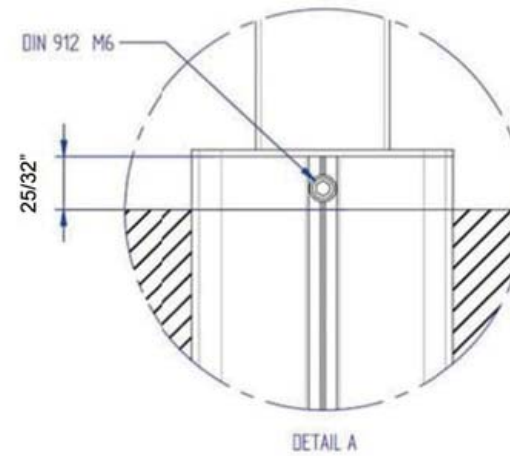

POSITION OF GROUNDANCHOR !

Nr	Doc Nr	Rev	Title	Art.nr	Qty
1	PS213	00	Groundanchor	55 00 042	1
2	PS040	00	Cover groundanchor	04 00 193	1
3	P4213	00	draadstang M10	06 00 292	2
4	standard		DIN 7982 4.2 x 32	06 00 138	2
5	PS214	00	inox tube 50x50x2	04 00 245	1
6	standard		DIN 912 M6 x 8	06 00 222	2
7	standard		Top 50 x 50	05 00 215	1
8	PS215	00	Pole Extension P6	55 00 041	1