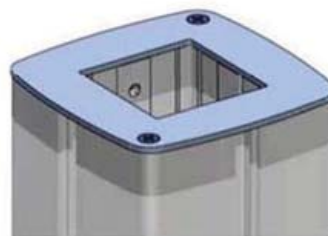

POSITION OF GROUNDANCHOR !

Nr	Doc Nr	Rev	Title	Art.nr	Qty
1	PS213	00	Groundanchor	55 00 042	1
2	PS040	00	Cover groundanchor	04 00 193	1
3	P4213	00	draadstang M10	06 00 292	2
4	standard		DIN 7982 4.2 x 32	06 00 138	2
5	PS214	00	inox tube 50x50x2	04 00 245	1
6	standard		DIN 912 M6 x 8	06 00 222	2
7	standard		Top 50 x 50	05 00 215	1
8	PS215	00	Pole Extension P6	55 00 041	1