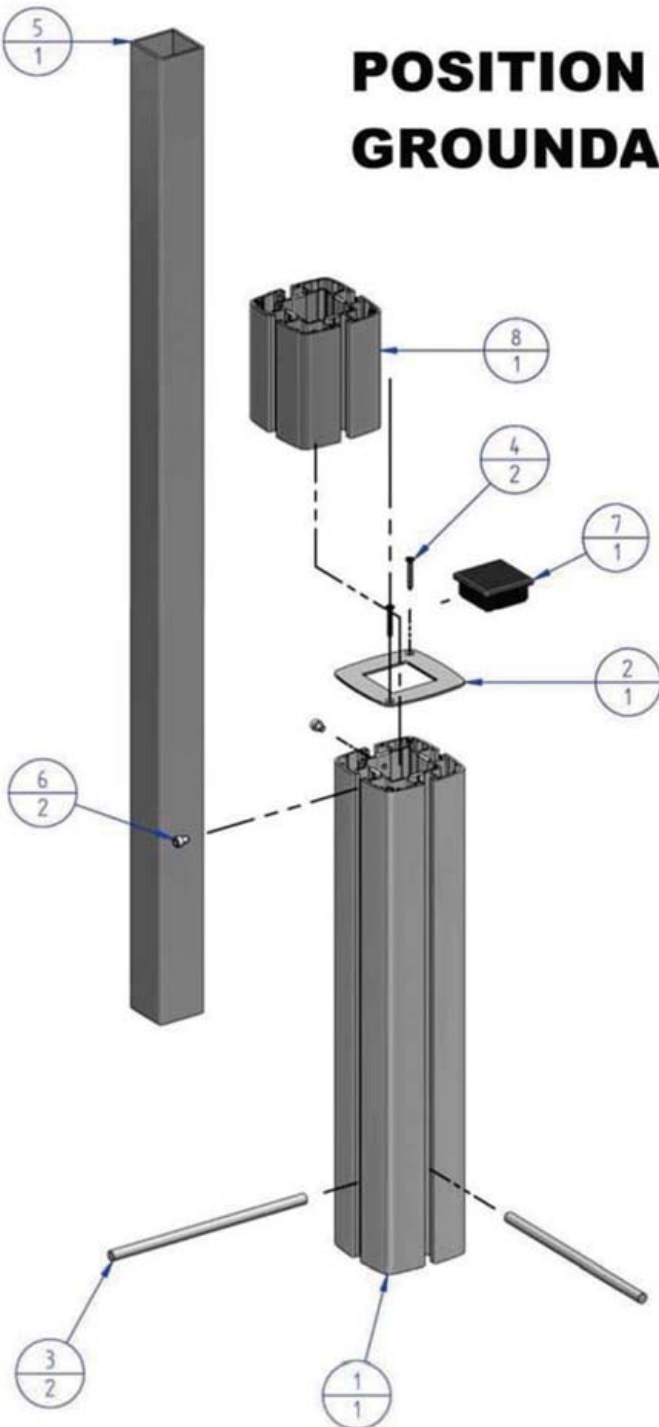

POSITION OF GROUNDANCHOR !

Nr	Doc Nr	Rev	Title	Art.nr	Qty
1	PS213	00	Groundanchor	55 00 042	1
2	PS040	00	Cover groundanchor	04 00 193	1
3	P4213	00	draadstang M10	06 00 292	2
4	standard		DIN 7982 4.2 x 32	06 00 138	2
5	PS214	00	inox tube 50x50x2	04 00 245	1
6	standard		DIN 912 M6 x 8	06 00 222	2
7	standard		Top 50 x 50	05 00 215	1
8	PS215	00	Pole Extension P6	55 00 041	1