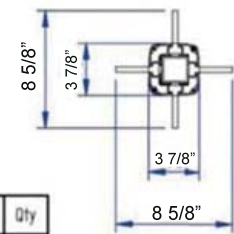

POSITION OF GROUNDANCHOR !

Nr	Doc Nr	Rev	Title	Art.nr	Qty
1	PS213	00	Groundanchor	55 00 042	1
2	PS040	00	Cover groundanchor	04 00 193	1
3	P4213	00	draadstang M10	06 00 292	2
4	standard		DIN 7982 4.2 x 32	06 00 138	2
5	PS214	00	inox tube 50x50x2	04 00 245	1
6	standard		DIN 912 M6 x 8	06 00 222	2
7	standard		Top 50 x 50	05 00 215	1
8	PS215	00	Pole Extension P6	55 00 041	1