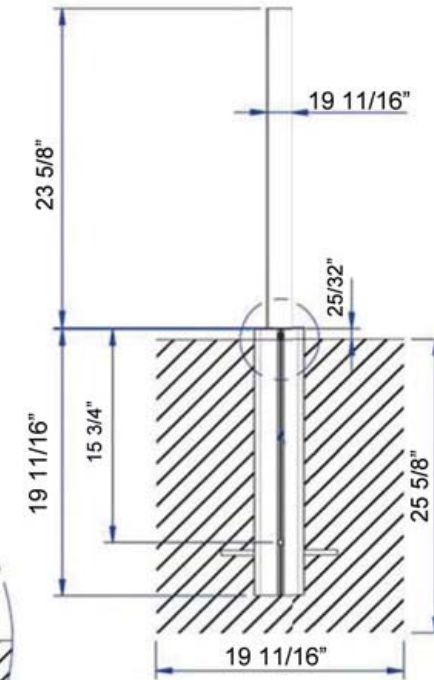

POSITION OF GROUNDANCHOR !

Nr	Doc Nr	Rev	Title	Art.nr	Qty
1	PS213	00	Groundanchor	55 00 042	1
2	PS040	00	Cover groundanchor	04 00 193	1
3	P4213	00	draadstang M10	06 00 292	2
4	standard		DIN 7982 4.2 x 32	06 00 138	2
5	PS214	00	inox tube 50x50x2	04 00 245	1
6	standard		DIN 912 M6 x 8	06 00 222	2
7	standard		Top 50 x 50	05 00 215	1
8	PS215	00	Pole Extension P6	55 00 041	1